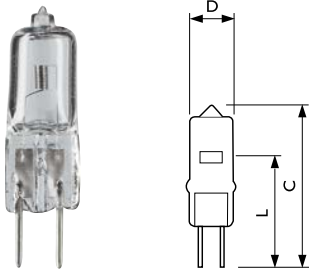

Essential Capsule

- Sturdy and compact
- Dimmable with a universal burning position
- For use in fixtures with protected front glass in accordance with IEC
- Low voltage – transformer required

Product ID	Overall Length C max.	Diameter D max.	Overall Length L nom.
G4	32	9	22
GY6.35	44	12	30

Dimensions in mm

ESSENTIAL CAPSULE

Commercial Code	Wattage (W)	Cap Base	Voltage	Luminous Flux Lamp (lm)	Average Lifetime (hrs)	Colour Temp (K)	Colour	Carton Qty
ESSCAP10W12VG4	10	G4	12V	100	2000	3000	Clear	10
ESSCAP20W12VG4	20	G4	12V	250	2000	3000	Clear	10
ESSCAP50W12VGY	50	GY6.35	12V	700	2000	3000	Clear	10